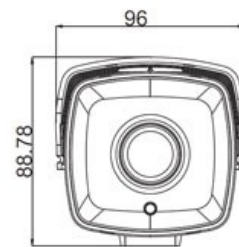

**CP- GTC-T13R7****1.3 MP Astra HD Array Bullet Camera - 70 Mtr.****Astra** HD  
camera**Main Features**

- 1/3" 1.3 MP HQIS Pro Image Sensor
- 25/30fps@1.3MP
- Day/Night (ICR), AWB, AGC, BLC
- Plug-n-Play HD/SD Camera
- 16 mm Lens
- Equipped with fine IR LEDs for clearer night vision
- Array Range of 70 Mtr.
- Compatible with HDx, AHD, HDCVI, CVBS and HDTVI DVRs
- IP66

# CP- GTC-T13R7

1.3 MP Astra HD Array Bullet Camera - 70 Mtr.

**Astra** HD  
camera

## Specification

1/3" 1.3 MP HQIS Pro Image Sensor  
Color (0.1Lux), White and Black (0Lux IR LED On)  
1/60s ~ 1/67500s  
Auto  
Auto  
16 mm  
≥52dB (AGC OFF)  
Auto  
1.0Vp-p Composite Output (75Ω / BNC), HD-AHD(960P)\ HD-TVI(960P)\ HD-CVI(960P)\ CVBS , AHD Default setting  
1.3MP@25 fps  
Support  
Array Range of 70 Mtr.  
4 pcs array  
- 20°C~ 55°C  
10% ~ 90%  
DC12V  
0.4W (2.5W after IR LED Powered on)  
IP66  
184mm x 96mm x 89mm  
0.8Kg.