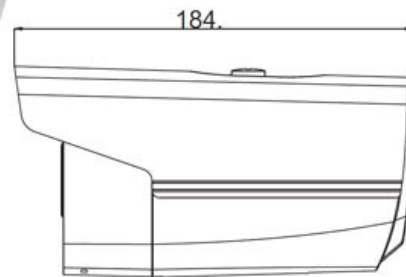

**CP- GTC-T13R7****1.3 MP Astra HD Array Bullet Camera - 70 Mtr.****Astra** HD  
camera**Main Features**

- 1/3" 1.3 MP HQIS Pro Image Sensor
- 25/30fps@1.3MP
- Day/Night (ICR), AWB, AGC, BLC
- Plug-n-Play HD/SD Camera
- 16 mm Lens
- Equipped with fine IR LEDs for clearer night vision
- Array Range of 70 Mtr.
- Compatible with HDx, AHD, HDCVI, CVBS and HDTVI DVRs
- IP66

# CP- GTC-T13R7

1.3 MP Astra HD Array Bullet Camera - 70 Mtr.

**Astra** HD  
camera