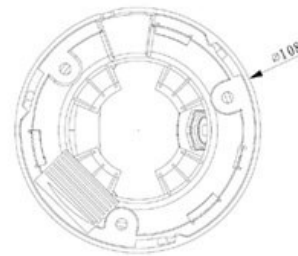

CP- UNC-DA10L3S**1 MP HD IP Dome Camera - 30Mtr.****Main Features**

- 1/4" 1MP PS CMOS Image Sensor
- Max 25/30fps@720P
- H.264 and MJPEG dual-stream encoding
- DWDR, Day/Night(ICR), Auto Iris, 3DNR, AWB, AGC, BLC
- 3.6mm fixed lens (2.8mm optional)
- Array Range of 30 Mtrs, IP67, PoE
- Mobile Software: iCMOB, gCMOB, wCMOB
- CMS Software: KVMS Pro, vOptimus Pro

CP- UNC-DA10L3S

1 MP HD IP Dome Camera - 30Mtr.

Feature

Image Sensor
Minimum Illumination
Shutter Speed
White Balance
Gain Control(AGC)
Lens
Video Compression
S/N Ratio
Back Light Compensation
Video Streaming
Resolution
Privacy Mask
ICR
Protocol
Ethernet
User Account
Smart Phone
IR
Operating Temperature
Power Source
Power Consumption
Weatherproof Standard
Dimension
Weight

Specification

1/4" 1MP Progressive scan CMOS
0.08Lux/F2.0(Color), 0Lux/F2.0(IR on)
Auto/Manual, 1/3(4)~1/10000s
Auto/Manual
Auto/Manual
3.6mm fixed lens (2.8mm optional)
H.264 / MJPEG
More than 50dB
BLC/ HLC/ DWDR
Main Stream: 720P(1 ~ 25/30fps), Extra Stream: D1/CIF(1 ~ 25/30fps)
720P(1280×720)/ D1(704×576/704×480) /CIF(352×288/352×240)
Up to 4 areas
Auto(ICR)/Color/B/W
HTTP;TCP;ARP;RTSP;RTP;UDP;SMTP;FTP;DHCP;DNS;DDNS;IPv4/v6;QoS;UPnP;NTP, ONVIF, CGI
RJ-45 (10/100Base-T)
20 Users
iPhone, iPad, Android, Windows Phone
IR Range of 30 Mtr.
-30°C~+60°C , Less than 95%RH
DC12V, PoE (802.3af)
<3.5W(IR on)
IP67
Φ108mm×84mm
0.25Kg(with package 0.38Kg)