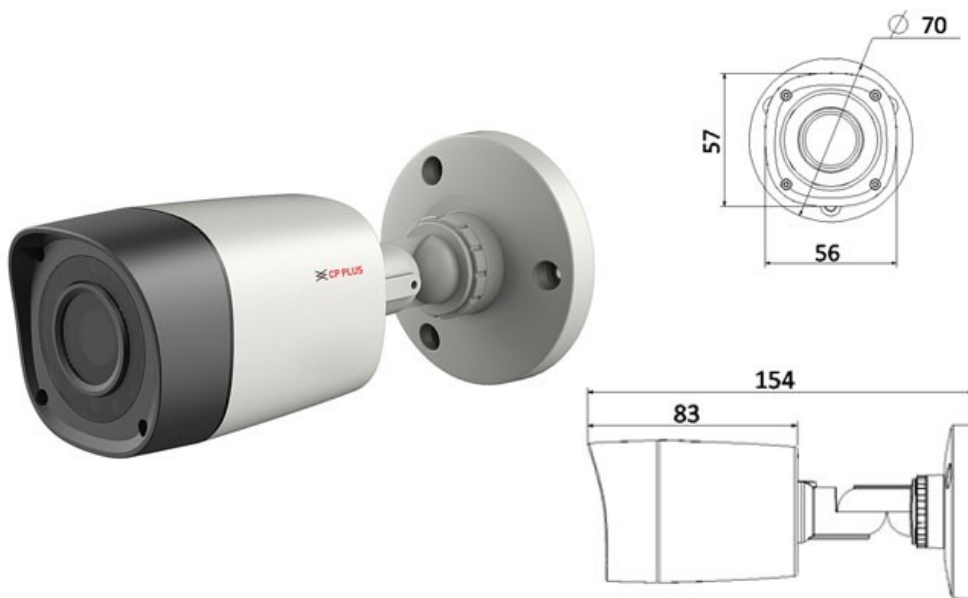

CP- UVC-T1000ML2**1 MP HDCVI IR Bullet Camera - 20Mtr.****CP PLUS**
CORAL**Main Features**

- 1 MP HQIS Pro Image Sensor
- Max 25/30fps@720P
- Day/Night(ICR), AWB, AGC, BLC, 2D-DNR
- 3.6mm fixed lens
- IR Range of 20 Mtrs.
- High speed, long distance real-time transmission, IP66

CP- UVC-T1000ML2

1 MP HDCVI IR Bullet Camera - 20Mtr.

Feature

Image Sensor
Minimum Illumination
Shutter Speed
Lens
Video Streaming
Video Output
ICR
IR
Transmission Distance
Operating Temperature
Power Source
Power Consumption
Weatherproof Standard
Dimension
Weight

Specification

1Megapixel HQIS Pro
0.01 Lux@F1.2 (AGC ON),0 Lux (IR on)
1/50s~1/100,000s
3.6mm fixed lens
720P@25 fps
1-channel BNC HDCVI high definition video output
Auto(ICR)/Color/B/W
IR Range of 20 Mtr.
Over 500m via 75-3 coaxial cable
-30°C~+60°C/ Less than 95%RH (no condensation)
DC12V±10%
Max 2.5W
IP66
Φ70mm × 155mm
300g