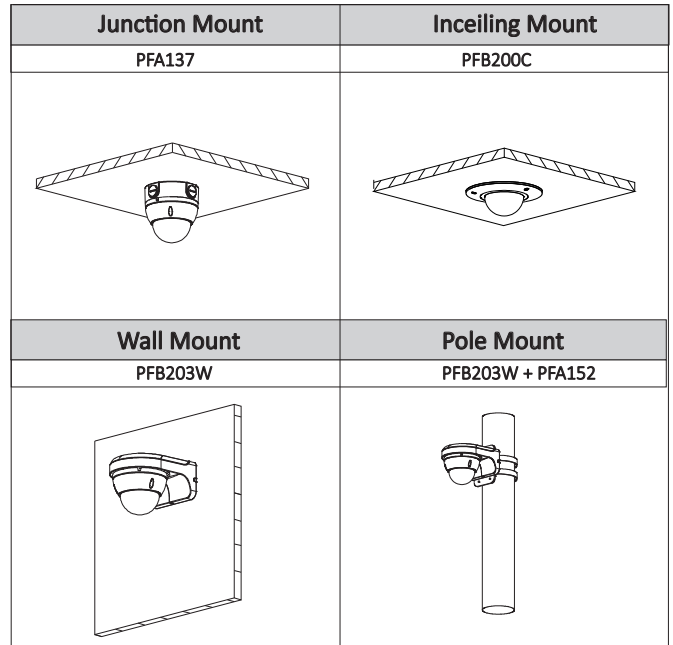

Construction

Casing	Metal
Dimensions	φ122mm×88.9mm(4.80"×3.50")
Net Weight	0.4Kg (0.88lb)
Gross Weight	0.54Kg(1.19lb)

Ordering Information

Type	Part Number	Description
4MP camera	DH-IPC-HDBW2431RP-ZS	4MP WDR IR Dome Network Camera, PAL
	DH-IPC-HDBW2431RN-ZS	4MP WDR IR Dome Network Camera, NTSC
	IPC-HDBW2431RP-ZS	4MP WDR IR Dome Network Camera, PAL
	IPC-HDBW2431RN-ZS	4MP WDR IR Dome Network Camera, NTSC
	DH-IPC-HDBW2431RP-VFS	4MP WDR IR Dome Network Camera, PAL
	DH-IPC-HDBW2431RN-VFS	4MP WDR IR Dome Network Camera, NTSC
	IPC-HDBW2431RP-VFS	4MP WDR IR Dome Network Camera, PAL
	IPC-HDBW2431RN-VFS	4MP WDR IR Dome Network Camera, NTSC
Accessories (optional)	PFA137	Junction box
	PFB203W	Wall mount
	PFA152	Pole mount
	PFB200C	In-ceiling Mount

Accessories

Optional:

Dimensions (mm/inch)