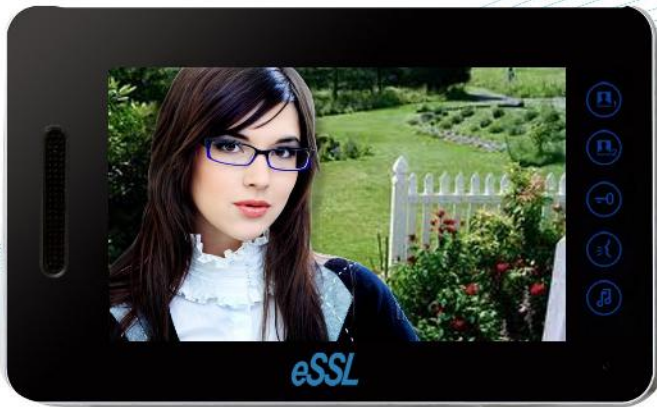

eSSL A4-E8BC

A4-M1ACMMS

➔ Video Door Phone

Indoor Display:

Model : eSSL A4-E8BC Indoor Unit
Input Power : DC13.5V
Consumption : < 1.5W (standby); < 15W(working)
Screen : 7" colour LCD
Connection : 4 wires (polarity)
Call time : 90s
Talk/Monitor Time : 60s
Ringtone : 9 chord ringtones
Ambient Temperature : 0 ~+40°C
Installation : Surface mount
Dimensions(W×H×D) : 223mm×138mm×29.4mm
Cable Length : ≤ 50m – AWG20; ≤ 100m – AWG18
Communication : Hands free

Outdoor Camera:

Model : eSSL A4-M1ACMMS Outdoor Unit
Camera : 1/3" color CMOS
Minimum Illumination : 1 LUX (W/IR LED F1.2)
Input Voltage : DC 13.5V (Fed by Indoor Phone)
Connection : 4 wires (Polarized)
Call Tone : Ring twice; same as the ringtone of Indoor Phone connected
Communication : Hands free
Ambient Temperature : -10°C ~ +45°C
Installing Means : Surface Mount
Dimensions (W×H×D) : 112.3 x 171.8 x 36.6 mm

Features:

7" Colour LCD Screen
Touch Intuitive
Enables Two way communication
Unlocks the electric lock on recognizing the visitor
Choose from 9 different Ringtones
Advanced Night Vision Camera
Supports 2 Out Doors Unit with 5 Indoor Unit